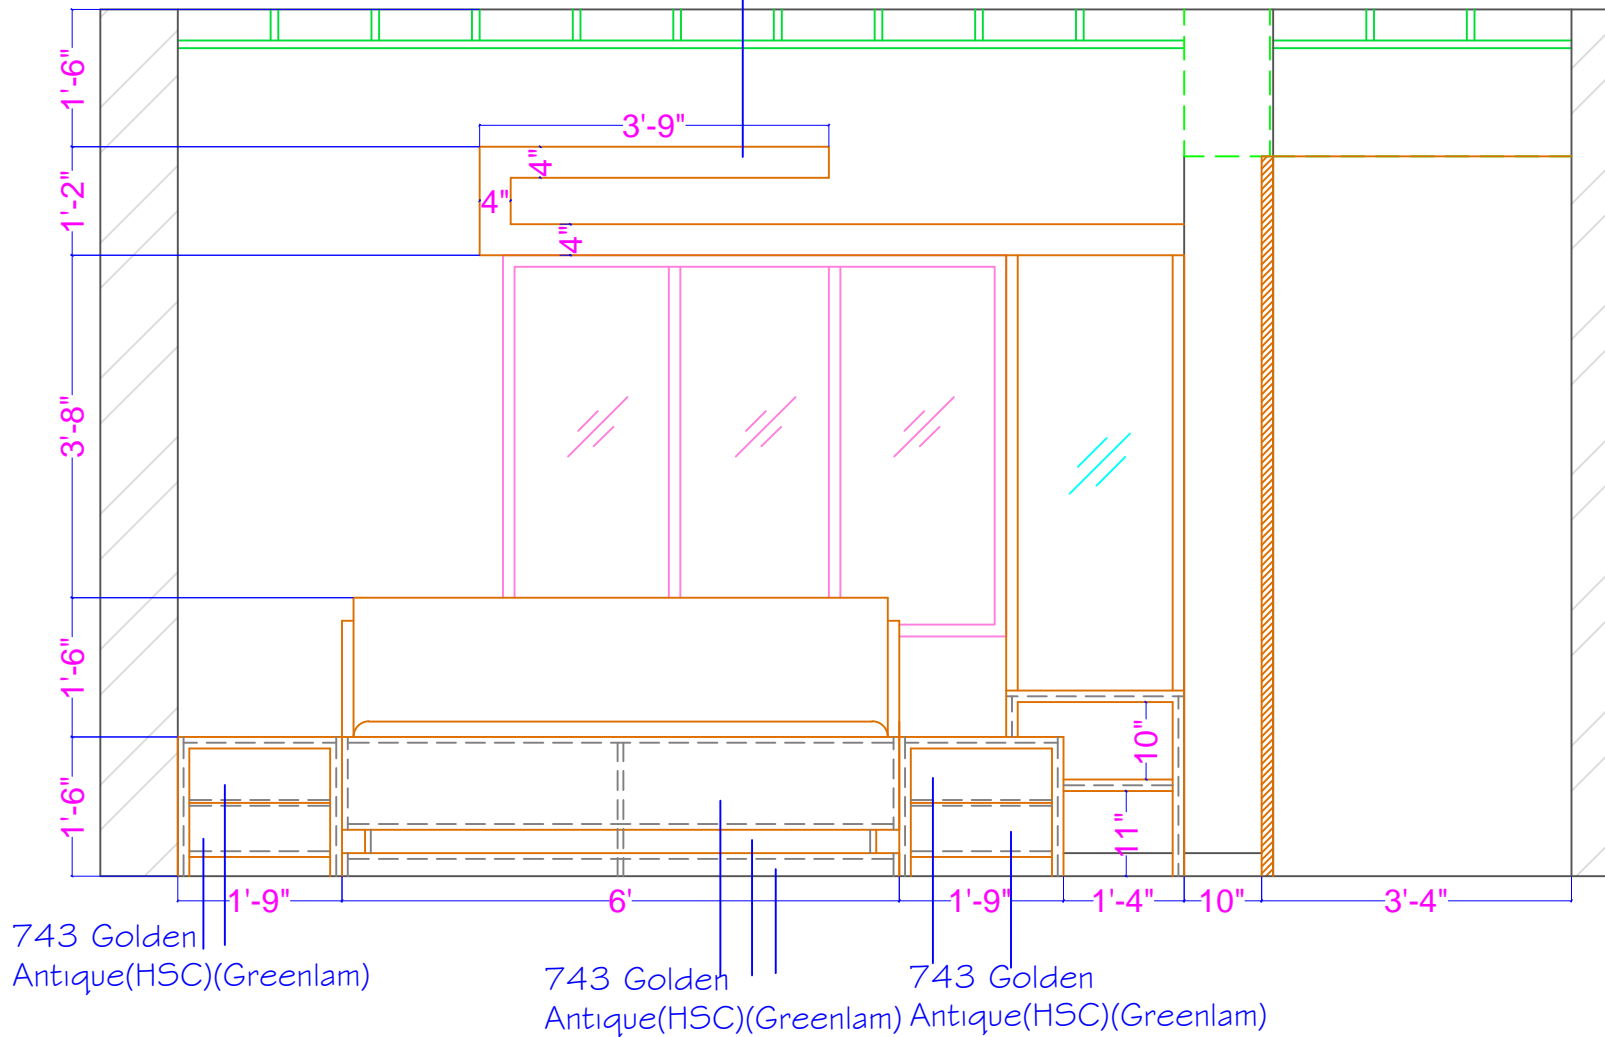

PRODUCED BY AN AUTODESK EDUCATIONAL PRODUCT

743 Golden
Antique(HSC)(Greenlam)

Wall A

PRODUCED BY AN AUTODESK EDUCATIONAL PRODUCT

PRODUCED BY AN AUTODESK EDUCATIONAL PRODUCT

PRODUCED BY AN AUTODESK EDUCATIONAL PRODUCT